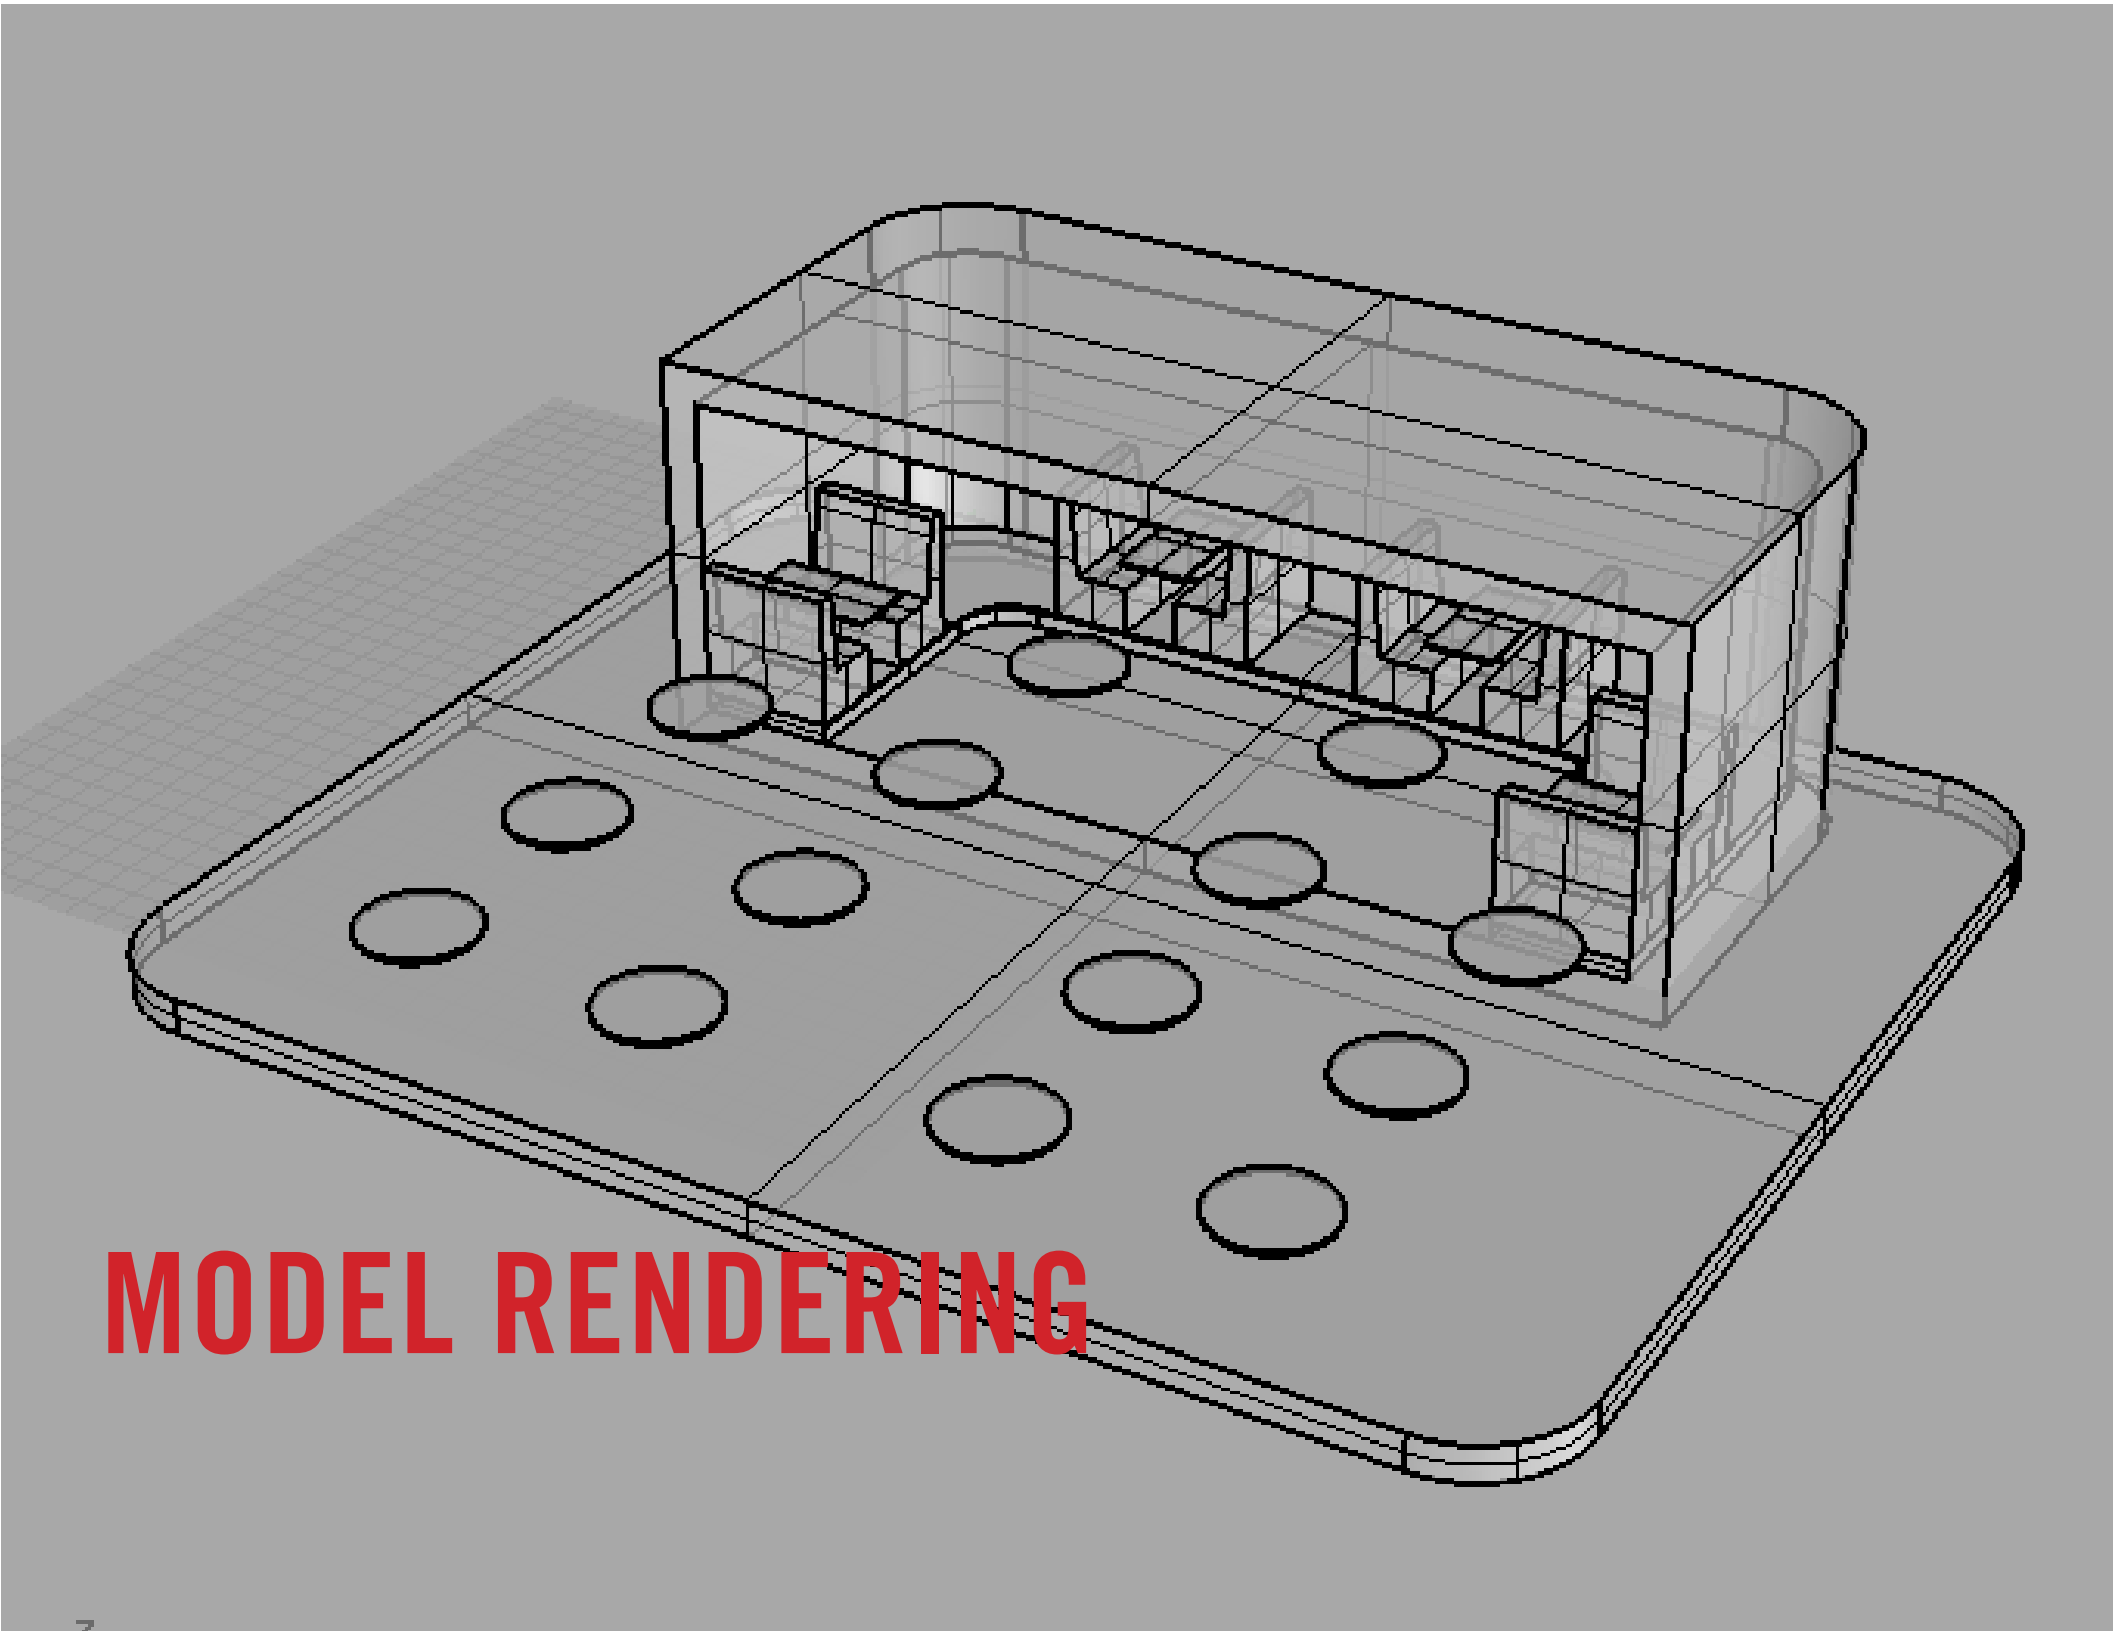

# SITE OBSERVATION

- I. Traffic: either too few or too many people.
- II. Noise Level: extremely high noise level, echoing sound.
- III. Hive-like Space: aesthetically segregated from the rest of the open plan space.

# RISING BOOTHS

Using platform as a way to divide space for more of an intimate dining experience.

# STRUCTURE

A platform, 7 inches in height, will be installed flushed to the curve of the wall as a foundation for the booths.

— The raise of the platform and installation of the booths provides personal space within the open plan of the cafeteria which are both useful when alone or in the crowd.