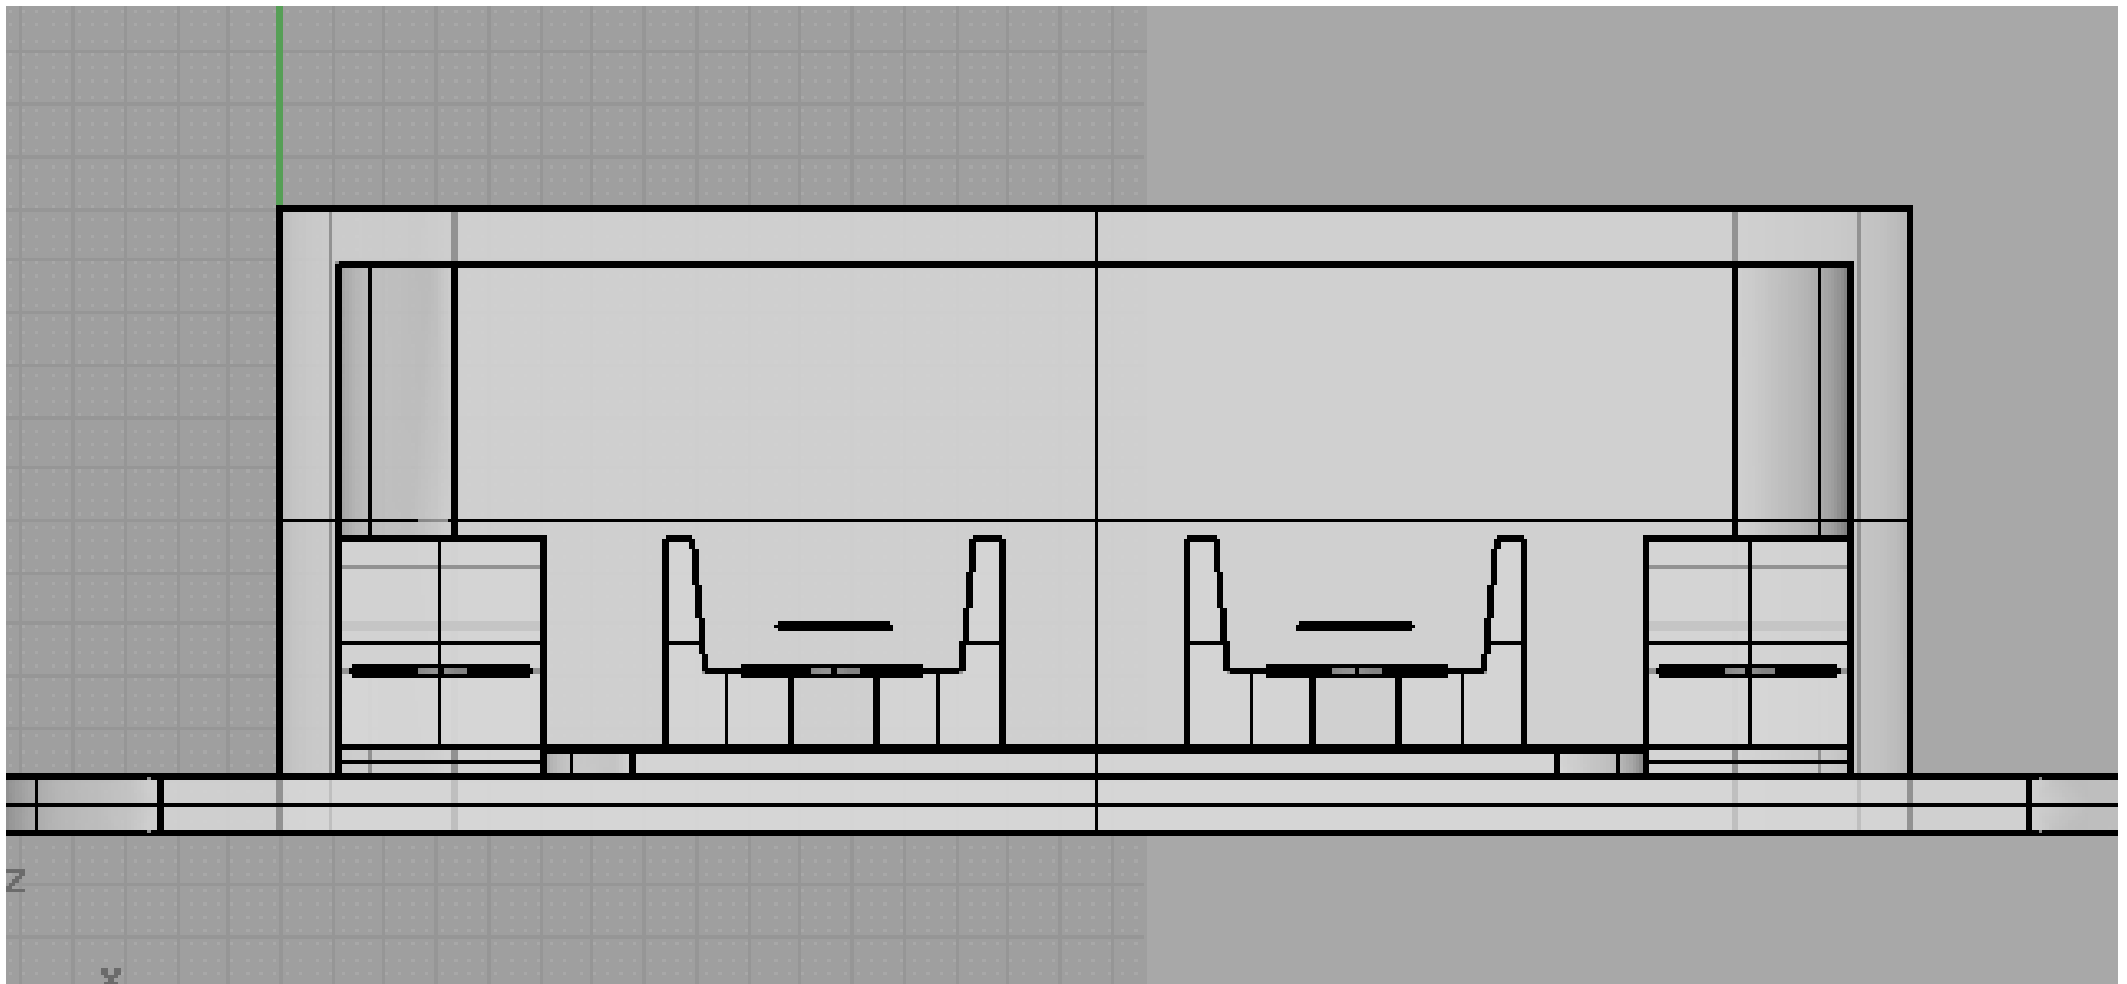

# RISING BOOTHS

Using platform as a way to divide space for more of an intimate dining experience.

# STRUCTURE

A platform, 7 inches in height, will be installed flushed to the curve of the wall as a foundation for the booths.

— The raise of the platform and installation of the booths provides personal space within the open plan of the cafeteria which are both useful when alone or in the crowd.