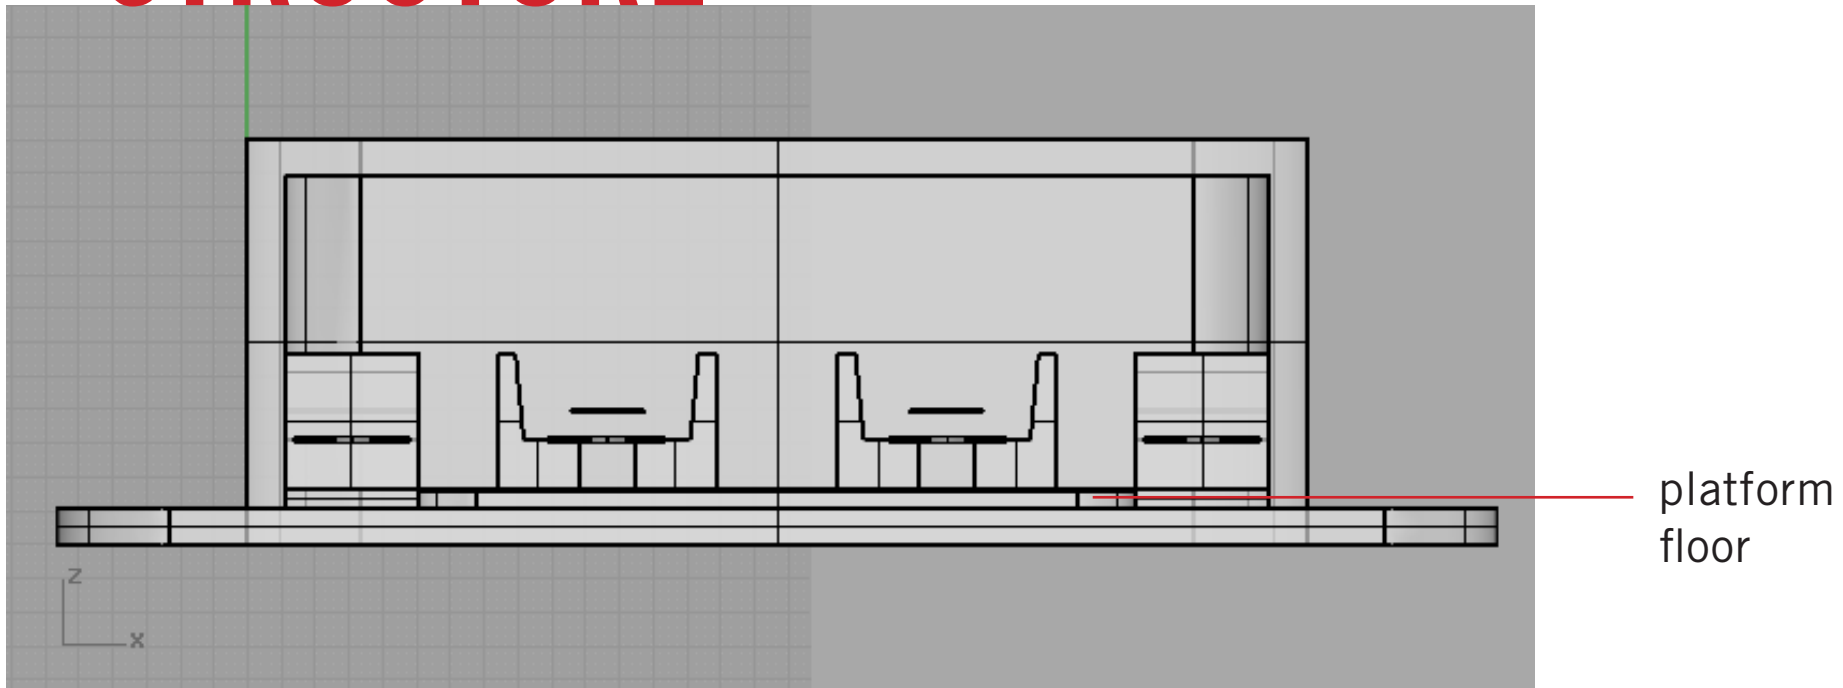

# RISING BOOTHS

Using platform as a way to divide space for more of an intimate dining experience.

# STRUCTURE

A platform, 7 inches in height, will be installed flushed to the curve of the wall as a foundation for the booths.

— The raise of the platform and installation of the booths provides personal space within the open plan of the cafeteria which are both useful when alone or in the crowd.